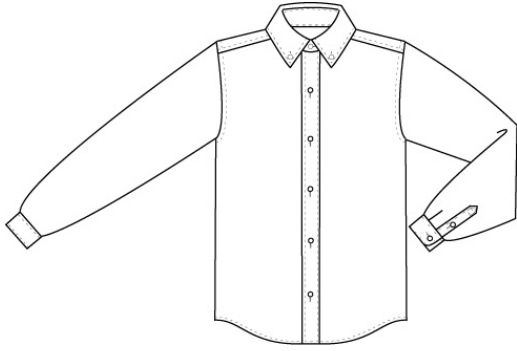

Long Sleeve No Iron Pinpoint Shirt

100% No-Iron Cotton

<u>Style</u>	<u>Size</u>
219319	LITTLE BOYS: 4-7
219320	BOYS: 8-20
322776	MENS: S-XL

Approved Colors
BLUE
FRENCH BLUE
WHITE

School Guidelines
LOGO OPTIONAL

Plaid Poplin Shirt

100% Cotton