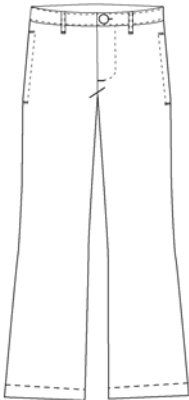

Feminine Fit Flare Pants

98% Cotton / 2% Spandex

<u>Style</u>	<u>Size</u>
381253	GIRLS: 7-16
381254	GIRLS SLIM: 7-16
381255	GIRLS PLUS: 7-16
381256	WOMENS: 0-20

Approved Colors
CLASSIC NAVY
KHAKI

School Guidelines
LOGO NOT ALLOWED