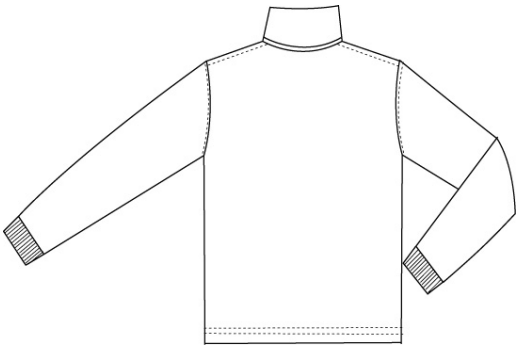

<u>Style</u>	<u>Size</u>
061101	LITTLE KIDS: S-L
061098	BIG KIDS: S-XL

School Guidelines
LOGO OPTIONAL

Approved Colors
BURGUNDY
CLASSIC NAVY
EVERGREEN
ICE PINK
MAIZE
RED
WHITE

Drifter Zip-Front Cardigan Sweater

100% Cotton