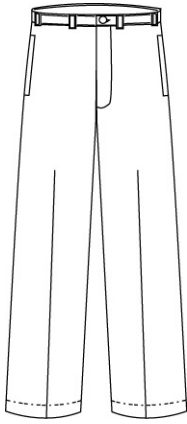

231538	LITTLE BOYS: 4-7
231539	LITTLE BOYS SLIM: 4-7
231540	BOYS: 8-20
231541	BOYS SLIM: 8-20
231542	BOYS HUSKY: 8-20
231543	MENS: 30-44 EVEN, 31-37 ODD

Size

Approved Colors

CLASSIC NAVY
KHAKI

School Guidelines

LOGO NOT ALLOWED

Plain Front Stain/Wrinkle Resistant Chino Pants

100% Cotton

<u>Style</u>	<u>Size</u>
252118	TODDLERS: 2T-4T
243847	LITTLE BOYS: 4-7
243848	LITTLE BOYS SLIM: 4-7
178254	BOYS: 8-20
190515	BOYS SLIM: 8-20
178255	BOYS HUSKY: 8-20
243850	MENS: 30-44 EVEN, 31-37 ODD