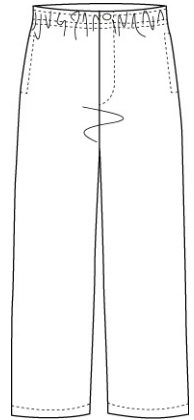

Elastic Waist Chino Pants

60% Cotton / 40% Polyester

<u>Style</u>	<u>Size</u>
092511	LITTLE BOYS: 4-7
092513	BOYS: 8-20
092515	BOYS HUSKY: 8-20
092516	MENS: 30-44 EVEN, 31-37 ODD

Approved Colors
BLACK
CLASSIC NAVY
KHAKI

School Guidelines
LOGO NOT ALLOWED