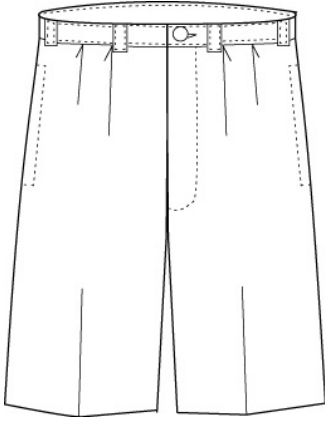

Pleat Front Blended Chino Shorts

60% Cotton / 40% Polyester

Style

231149	LITTLE BOYS: 4-7
231151	LITTLE BOYS SLIM: 4-7
231152	BOYS: 8-20
231154	BOYS SLIM: 8-20
231155	BOYS HUSKY: 8-20
231156	MENS: 30-44 EVEN, 31-37 ODD

Size

Approved Colors

BLACK
CLASSIC NAVY
GRAY
KHAKI

School Guidelines

LOGO NOT ALLOWED