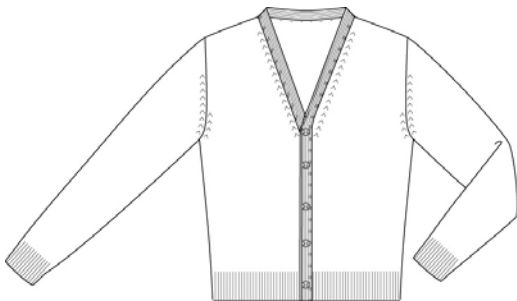

<u>Style</u>	<u>Size</u>
315289	LITTLE KIDS: S-L
315296	BIG KIDS: S-XL
315299	WOMENS: S-XL
315298	MENS: S-XL

School Guidelines
LOGO OPTIONAL

Approved Colors
BURGUNDY
CLASSIC NAVY
EVERGREEN
MAIZE
RED
WHITE