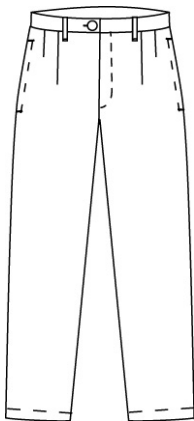

Pleat Front Stain/Wrinkle Resistant Chino Pants

100% Cotton

<u>Style</u>	<u>Size</u>
243851	LITTLE BOYS: 4-7
178435	BOYS: 8-20
178439	BOYS SLIM; 8-20 EVEN
178437	BOYS HUSKY: 8-20

Approved Colors
CLASSIC NAVY
KHAKI

School Guidelines
LOGO NOT ALLOWED