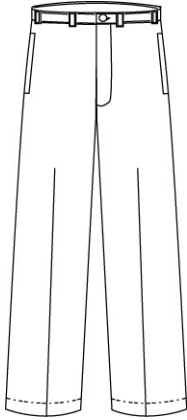

Plain Front Blended Chino Pants

60% Cotton / 40% Polyester

<u>Style</u>	<u>Size</u>
191125	LITTLE BOYS: 4-7
191126	LITTLE BOYS SLIM: 4-7
191127	BOYS: 8-20
191128	BOYS SLIM: 8-20
191129	BOYS HUSKY: 8-20
191130	MENS: 30-44 EVEN, 31-37 ODD

Approved Colors
BLACK
CLASSIC NAVY
GRAY
KHAKI

School Guidelines
LOGO NOT ALLOWED