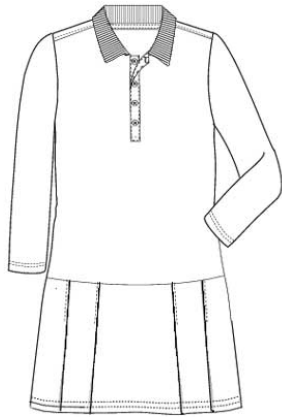

Long Sleeve Mesh Polo Dress

100% Cotton