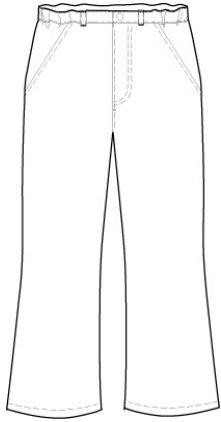

Elastic Waist Chino Pants

60% Cotton / 40% Polyester