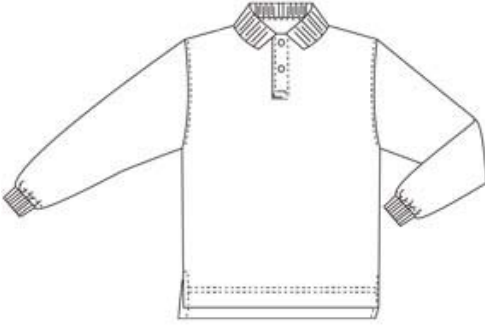

Long Sleeve Mesh Polo

100% Cotton Mesh

<u>Style</u>	<u>Size</u>
051422	TODDLERS: 2T-4T
051437	LITTLE KIDS: S-L
051438	BIG KIDS: S-XL
396032	BIG KIDS HUSKY: M-XL
167540	WOMENS: S-XL
167539	MENS: S-XXL

School Guidelines

LOGO OPTIONAL

Approved Colors

BLACK
BURGUNDY
CHAMBRAY BLUE
CLASSIC NAVY
COBALT
DEEP PURPLE
EVERGREEN
GRAY HEATHER
ICE PINK
MAIZE
RED
WHITE