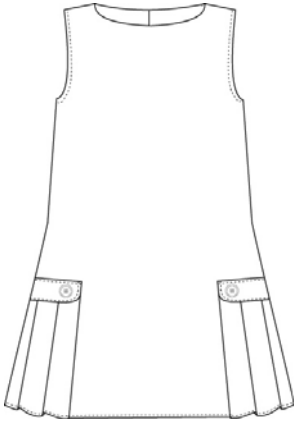

Solid Side Pleat Jumper

65% Polyester / 35% Rayon