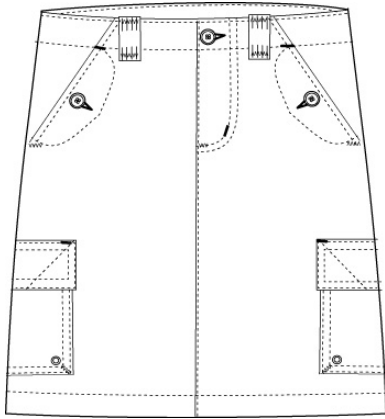

Cargo Skort

98% Cotton / 2% spandex

<u>Style</u>	<u>Size</u>
250199	LITTLE GIRLS: 4-6X
250200	LITTLE GIRLS SLIM: 4-6X
250201	GIRLS: 7-16
250202	GIRLS SLIM: 7-16
250203	GIRLS PLUS: 7-16
250204	WOMENS: 4-18

Approved Colors
CLASSIC NAVY
KHAKI

School Guidelines
LOGO NOT ALLOWED