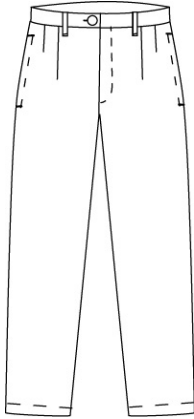

Pleat Front Reinforced Knee Chino Pants

60% Cotton / 40% Polyester

<u>Style</u>	<u>Size</u>
231067	LITTLE BOYS: 4-7
231068	LITTLE BOYS SLIM: 4-7
231069	BOYS: 8-20
231070	BOYS SLIM: 8-20
231071	BOYS HUSKY: 8-20

Approved Colors
BLACK
CLASSIC NAVY
KHAKI

School Guidelines
LOGO NOT ALLOWED