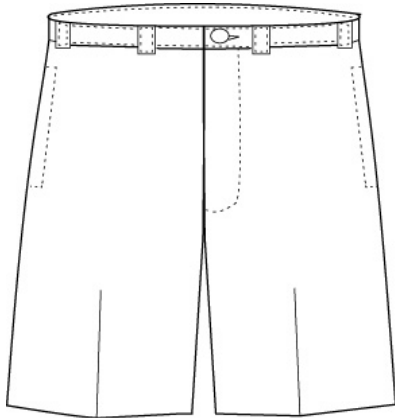

Plain Front Blended Chino Shorts

60% Cotton / 40% Polyester

<u>Style</u>	<u>Size</u>
184383	LITTLE BOYS: 4-7
231174	LITTLE BOYS SLIM: 4-7
184384	BOYS: 8-20
231175	BOYS SLIM: 8-20
231176	BOYS HUSKY: 8-20
241937	MENS: 30-44 EVEN, 31-37 ODD

Approved Colors
CLASSIC NAVY
KHAKI

School Guidelines
LOGO NOT ALLOWED