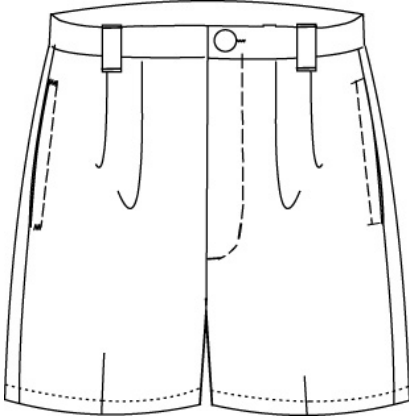

Pleat Front Blended Chino Shorts

60% Cotton / 40% Polyester

<u>Style</u>	<u>Size</u>
231544	LITTLE GIRLS: 4-6X
231545	LITTLE GIRLS SLIM: 4-6X
231548	GIRLS: 7-16
231550	GIRLS SLIM: 7-16
231551	GIRLS PLUS: 7-16
231552	WOMENS: 4-18

Approved Colors
BLACK
CLASSIC NAVY
KHAKI

School Guidelines
LOGO NOT ALLOWED