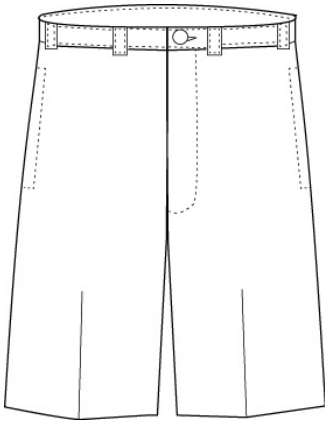

Plain Front Stain/Wrinkle Resistant Chino Shorts

100% Combed Cotton Twill

<u>Style</u>	<u>Size</u>
231161	LITTLE BOYS: 4-7
231162	LITTLE BOYS SLIM: 4-7
231164	BOYS: 8-20
231167	BOYS SLIM: 8-20
231168	BOYS HUSKY: 8-20
231170	30-44 EVEN, 31-37 ODD

Approved Colors
CLASSIC NAVY
KHAKI

School Guidelines
LOGO NOT ALLOWED