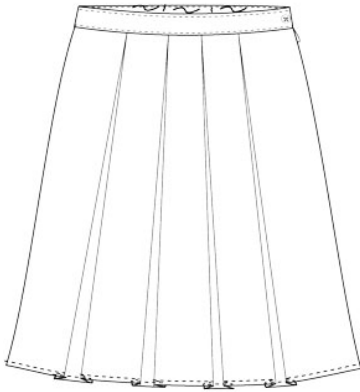

Box Pleated Skirt

65% Polyester / 35% Rayon