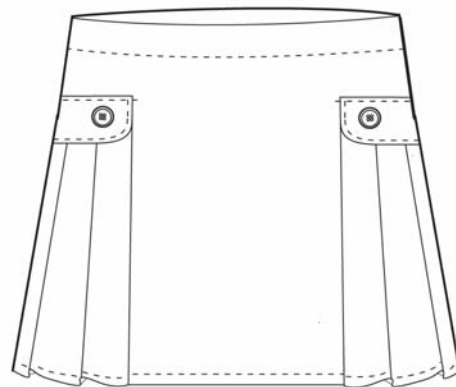

School Guidelines

LOGO NOT ALLOWED

Approved Colors

CLASSIC NAVY
KHAKI

Side Pleat Plaid Skort

65% Polyester / 35% Rayon

<u>Style</u>	<u>Size</u>
231586	LITTLE GIRLS: 4-6X
231587	LITTLE GIRLS SLIM: 4-6X
231588	GIRLS: 7-16
231589	GIRLS SLIM: 7-16
231590	GIRLS PLUS: 7-16
231591	WOMENS: 4-18