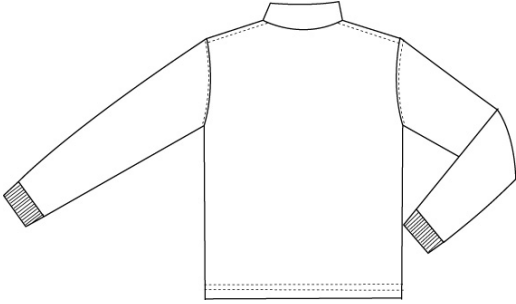

Long Sleeve Mock Turtleneck

100% Cotton Interlock

<u>Style</u>	<u>Size</u>
061096	LITTLE KIDS: S-L
061097	BIG KIDS: S-XL

School Guidelines
LOGO OPTIONAL

Approved Colors
BURGUNDY
CLASSIC NAVY
EVERGREEN
ICE PINK
MAIZE
RED
WHITE

Long Sleeve Turtleneck

100% Cotton Interlock