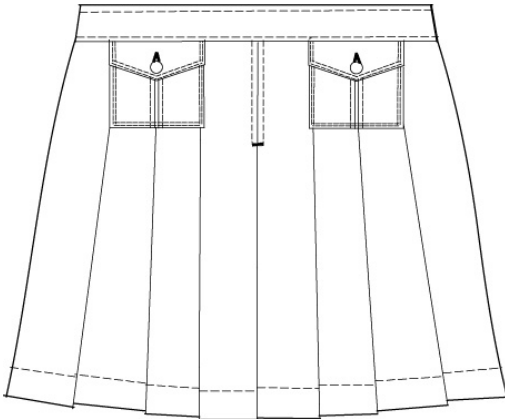

Pleat Front Cargo Skirt

98% Cotton / 2% Spandex