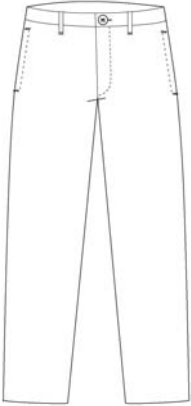

Plain Front Feminine Fit Pants

60% Cotton / 40% Polyester