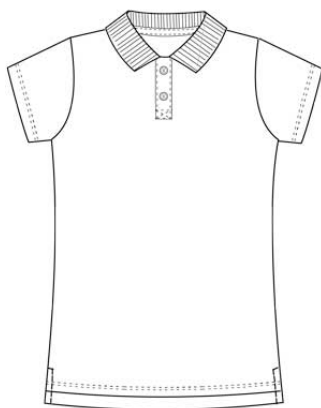

Short Sleeve Feminine Fit Interlock Polo

100% Cotton

<u>Style</u>	<u>Size</u>
230954	LITTLE GIRLS: S-L
230955	GIRLS: S-XL
396033	GIRLS PLUS: M-XL
230956	WOMENS: S-XL

School Guidelines
LOGO OPTIONAL

Approved Colors
BLACK
BURGUNDY
CHAMBRAY BLUE
CLASSIC NAVY
COBALT
DEEP PURPLE
EVERGREEN
GRAY HEATHER
ICE PINK
MAIZE
RED
WHITE