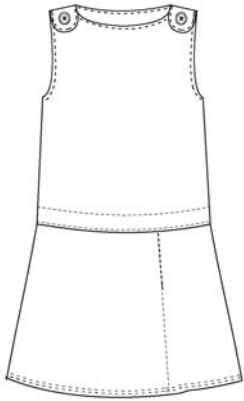

Knit Wrap Jumper

100% Cotton