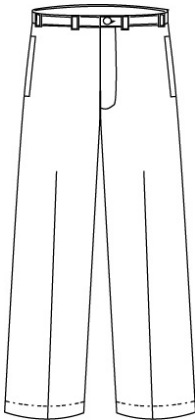

Plain Front Stretch Chino Pants

98% Cotton / 2% spandex

<u>Style</u>	<u>Size</u>
219336	LITTLE GIRLS: 4-6X
219335	LITTLE GIRLS SLIM: 4-6X
219338	GIRLS: 7-16
219337	GIRLS SLIM: 7-16
219339	GIRLS PLUS: 7-16

Approved Colors
CLASSIC NAVY
KHAKI

School Guidelines
LOGO NOT ALLOWED