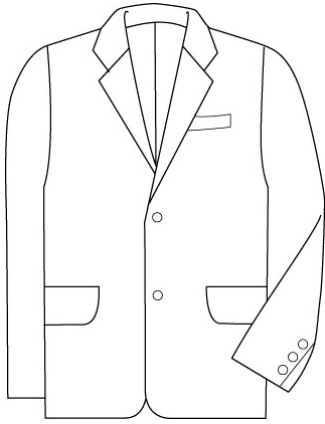

Blazer

55% Polyester / 45% Wool

<u>Style</u>	<u>Size</u>
088806	TODDLERS: 2T-4T
090368	LITTLE BOYS: 4-7
090369	BOYS: 8-20 EVEN
090370	BOYS HUSKY: 8-20 EVEN
315357	MENS: 30-44 EVEN

Approved Colors
DEEP NAVY

School Guidelines
LOGO OPTIONAL