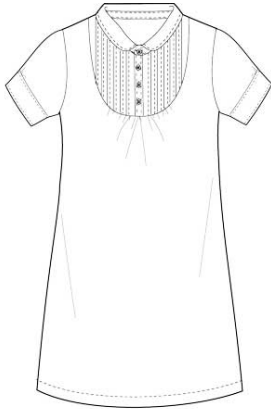

Short Sleeve Oxford Pintuck Dress

60% Cotton / 40% Polyester