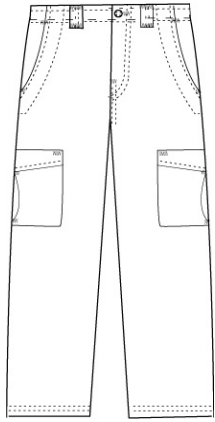

Stain/Wrinkle Resistant Cargo Pants

100% Cotton

<u>Style</u>	<u>Size</u>
231274	LITTLE BOYS: 4-7
231276	LITTLE BOYS SLIM: 4-7
231279	BOYS: 8-20
231280	BOYS SLIM: 8-20
231281	BOYS HUSKY: 8-20
381268	MENS: 30-44 EVEN, 31-37 ODD

Approved Colors
CLASSIC NAVY
KHAKI

School Guidelines
LOGO NOT ALLOWED