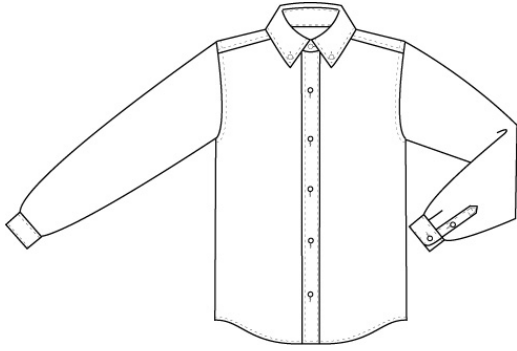

Long Sleeve Solid Oxford

60% Cotton / 40% Polyester

<u>Style</u>	<u>Size</u>
219315	LITTLE BOYS: 4-7
219308	BOYS: 8-20
219312	BOYS HUSKY: 8-20
029413	MENS: S-XXL

Approved Colors
BLUE
CHAMOIS
FRENCH BLUE
WHITE

School Guidelines
LOGO OPTIONAL

Long Sleeve Pattern Oxford

60% Cotton / 40% Polyester