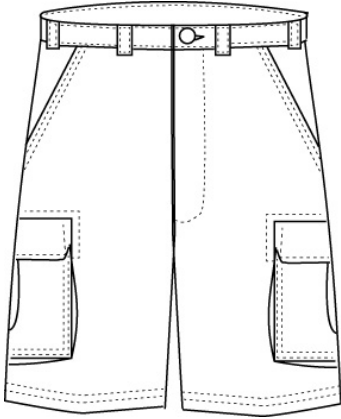

Cargo Shorts

100% Cotton

Style

231538	LITTLE BOYS: 4-7
231539	LITTLE BOYS SLIM: 4-7
231540	BOYS: 8-20
231541	BOYS SLIM: 8-20
231542	BOYS HUSKY: 8-20
231543	MENS: 30-44 EVEN, 31-37 ODD

Size

Approved Colors

CLASSIC NAVY
KHAKI

School Guidelines

LOGO NOT ALLOWED