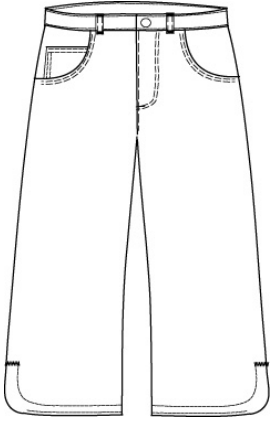

Stretch Crop Pants

98% Cotton / 2% Spandex

<u>Style</u>	<u>Size</u>
191401	LITTLE GIRLS: 4-6X
191402	LITTLE GIRLS SLIM: 4-6X
191403	GIRLS: 7-16
191404	GIRLS SLIM: 7-16
191405	GIRLS PLUS: 7-16
191406	WOMENS: 4-18

Approved Colors
CLASSIC NAVY
KHAKI

School Guidelines
LOGO NOT ALLOWED