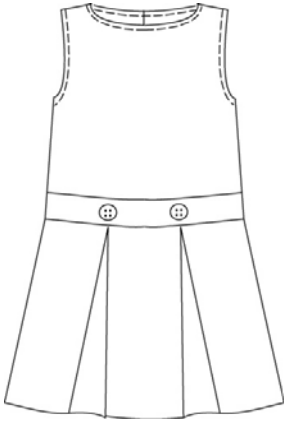

Solid Jumper

65% Polyester / 35% Rayon