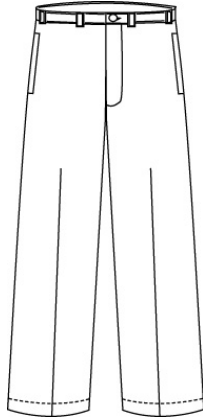

Plain Front Corduroy Pants

100% Ultra-Soft Cotton

<u>Style</u>	<u>Size</u>
231078	LITTLE BOYS: 4-7
231079	LITTLE BOYS SLIM: 4-7
231093	BOYS: 8-20
231097	BOYS SLIM: 8-20
231099	BOYS HUSKY: 8-20

Approved Colors
CLASSIC NAVY
KHAKI

School Guidelines
LANDS' END IS UNABLE TO LOGO THIS
ITEM