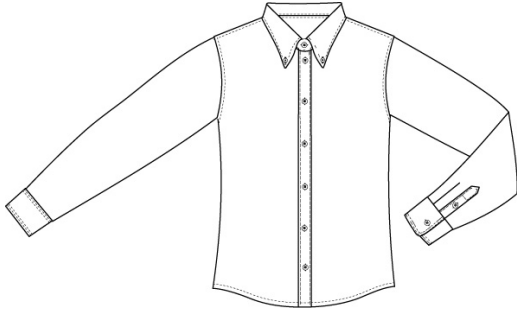

Approved Colors
BLUE
CHAMOIS
DARK PINK
FRENCH BLUE
WHITE

School Guidelines
LOGO OPTIONAL

Long Sleeve Pinpoint Blouse

100% Cotton

<u>Style</u>	<u>Size</u>
315320	LITTLE GIRLS: 4-6X
315328	GIRLS: 7-16
315329	WOMENS: S-XL