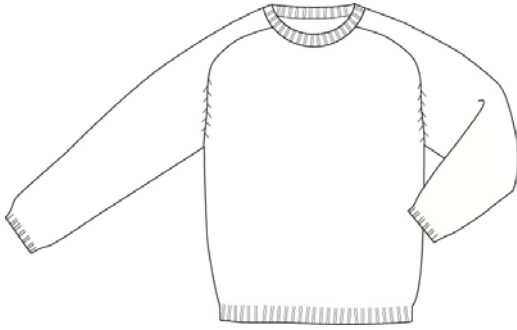

Drifter Crew Sweater

100% Cotton

<u>Style</u>	<u>Size</u>
223003	LITTLE KIDS: S-L
223004	BIG KIDS: S-XL
223005	WOMENS: S-XL
223006	MENS: S-XL

School Guidelines
LOGO OPTIONAL

Approved Colors
BURGUNDY
CLASSIC NAVY
EVERGREEN
MAIZE
RED
WHITE

Drifter V-Neck Sweater

100% Cotton