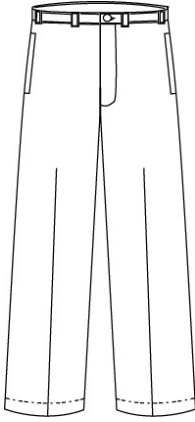

Plain Front Blended Chino Pants

60% Cotton / 40% Polyester

<u>Style</u>	<u>Size</u>
315346	TODDLERS: 2T-4T
231116	LITTLE GIRLS: 4-6X
231117	LITTLE GIRLS SLIM: 4-6X
231118	GIRLS: 7-16
231119	GIRLS SLIM: 7-16
231120	GIRLS PLUS: 7-16
231121	WOMENS: 0-20

Approved Colors
BLACK
CLASSIC NAVY
KHAKI

School Guidelines
LOGO NOT ALLOWED