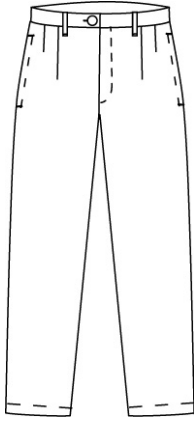

Pleat Front Blended Chino Pants

60% Cotton / 40% Polyester

<u>Style</u>	<u>Size</u>
231061	LITTLE BOYS: 4-7
231062	LITTLE BOYS SLIM: 4-7
231063	BOYS: 8-20
231064	BOYS SLIM: 8-20
231065	BOYS HUSKY: 8-20
231066	MENS: 30-44 EVEN, 31-37 ODD

Approved Colors
BLACK
CLASSIC NAVY
GRAY
KHAKI

School Guidelines
LOGO NOT ALLOWED