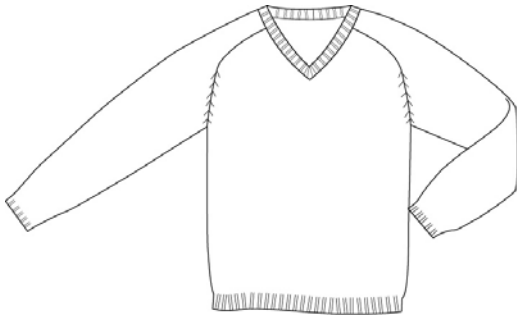

<u>Style</u>	<u>Size</u>
223008	LITTLE KIDS: S-L
223010	BIG KIDS: S-XL
223011	WOMENS: S-XL
223013	MENS: S-XL

School Guidelines
LOGO OPTIONAL

Approved Colors
BURGUNDY
CLASSIC NAVY
EVERGREEN
MAIZE
RED
WHITE

Button Front Drifter Cardigan

100% Cotton