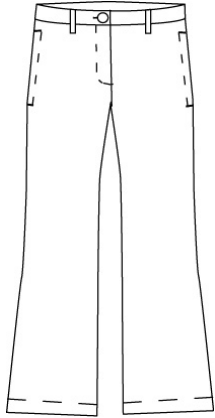

Stretch Flare Pants

98% Cotton / 2% Spandex Twill

<u>Style</u>	<u>Size</u>
231122	LITTLE GIRLS: 4-6X
219329	LITTLE GIRLS SLIM: 4-6X
231123	GIRLS: 7-16
219330	GIRLS SLIM: 7-16
231124	GIRLS PLUS: 7-16
231125	WOMENS: 4-18

Approved Colors
CLASSIC NAVY
KHAKI

School Guidelines
LOGO NOT ALLOWED