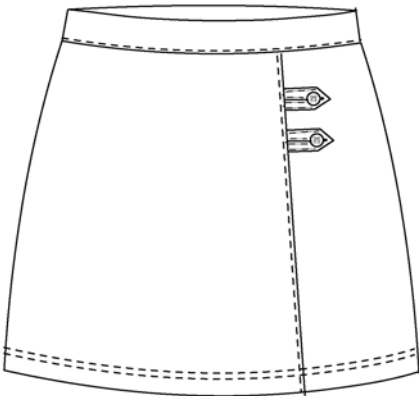

Knit Wrap Skort

100% Cotton

<u>Style</u>	<u>Size</u>
383646	LITTLE GIRLS: 4-6X
383647	GIRLS: 7-16
383648	GIRLS PLUS: 7-16
383649	WOMENS: 0-20

Approved Colors
CHARCOAL HEATHER
CLASSIC NAVY
KHAKI

School Guidelines
LOGO NOT ALLOWED