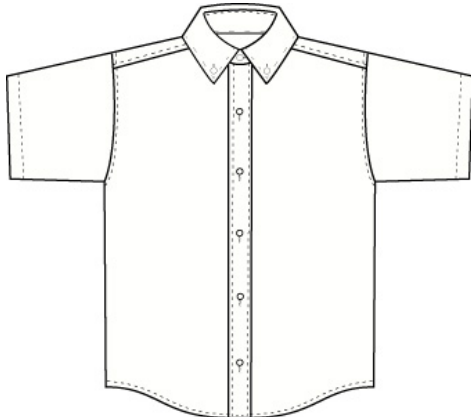

Short Sleeve Solid No Iron Pinpoint Shirt

100% No-Iron Cotton

<u>Style</u>	<u>Size</u>
315354	LITTLE BOYS: 4-7
315355	BOYS: 8-20
315356	MENS: S-XL

Approved Colors
BLUE
FRENCH BLUE
WHITE

School Guidelines
LOGO OPTIONAL