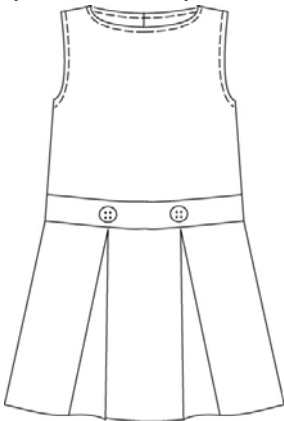

65% Polyester / 35% Rayon

<u>Style</u>	<u>Size</u>
068175	LITTLE GIRLS: 4-6X
068176	GIRLS: 7-16
068177	GIRLS PLUS: 7-16

Approved Colors
CLASSIC NAVY
KHAKI

School Guidelines
LOGO OPTIONAL

Plaid Jumper

65% Polyester / 35% Rayon