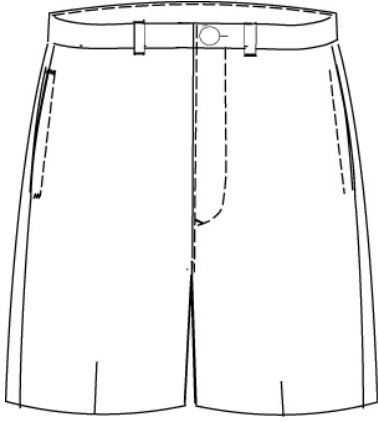

Plain Front Blended Chino Shorts

60% Cotton / 40% Polyester

<u>Style</u>	<u>Size</u>
231553	LITTLE GIRLS: 4-6X
231555	LITTLE GIRLS SLIM: 4-6X
320970	GIRLS: 7-16
320971	GIRLS SLIM: 7-16
320972	GIRLS PLUS: 7-16
320973	WOMENS: 0-20

Approved Colors
CLASSIC NAVY
KHAKI

School Guidelines
LOGO NOT ALLOWED