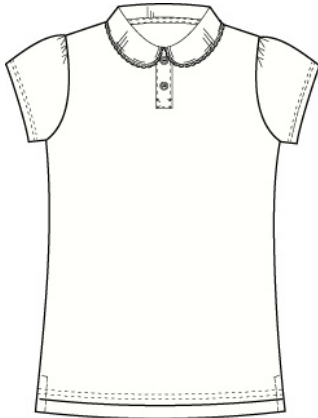

Short Sleeve Plain Collar Knit Peter Pan

100% Cotton

<u>Style</u>	<u>Size</u>
350062	LITTLE GIRLS: S-L
350064	GIRLS: S-XL
350067	WOMENS: S-XL

School Guidelines
LOGO OPTIONAL

Approved Colors
BLUE
MAIZE
WHITE

Long Sleeve Plain Collar Knit Peter Pan

100% Cotton

<u>Style</u>	<u>Size</u>
350068	LITTLE GIRLS: S-L
350071	GIRLS: S-XL
350072	WOMENS: S-XL

Approved Colors
BLUE
MAIZE
WHITE

School Guidelines
LOGO OPTIONAL

Short Sleeve Ruffle Collar Knit Peter Pan

100% Combed-Cotton Knit

<u>Style</u>	<u>Size</u>
255159	LITTLE GIRLS: S-L
255160	GIRLS: S-XL

Approved Colors
BLUE
WHITE

School Guidelines
LOGO OPTIONAL

Long Sleeve Ruffle Collar Knit Peter Pan