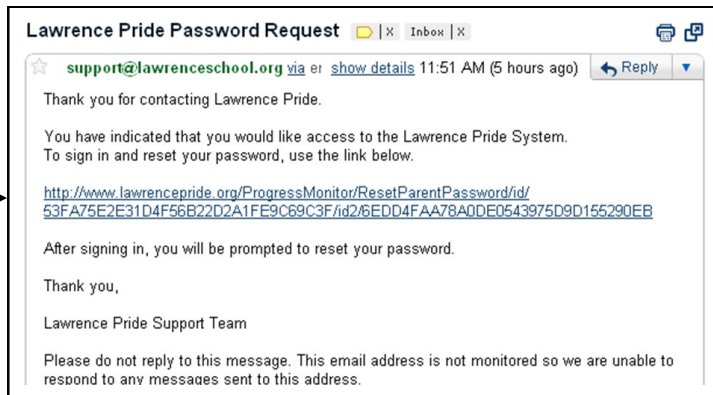

1. After you receive your PRIDE system e-vite, click on the link provided to begin registration...

2. Next, choose a password, re-enter it to confirm, and hit save!

Email: you@your_mail.com

Save Cancel

Enter a new password.